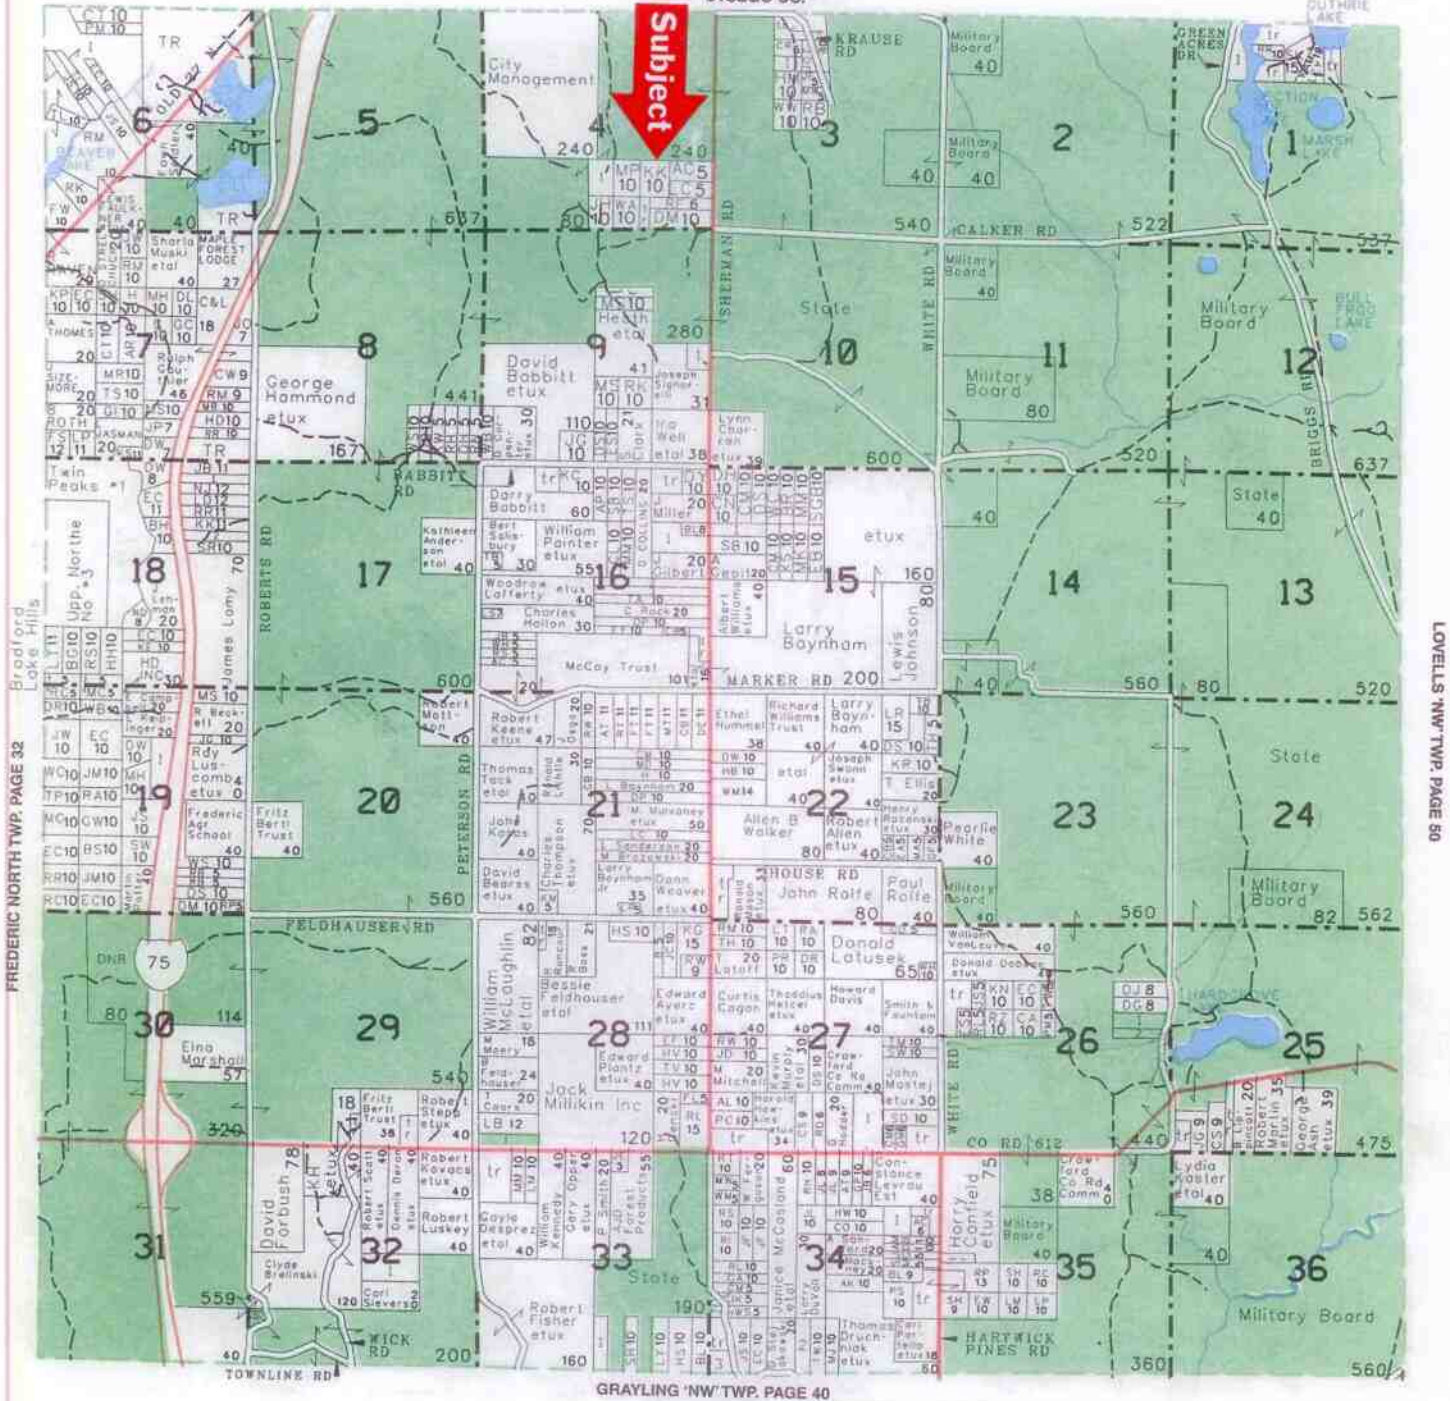

(Landowners)

OTSEGO CO.

FREDERIC NORTH TWP. PAGE 32

LOVELLS NW TWP. PAGE 50

GRAYLING NW TWP. PAGE 40

LONE PINE RESTAURANT
 Family Restaurant
 Home Cooking - Specials Daily
 Salad Bar
348-7312
 1164 I-75 Business Loop South Grayling

STAMPFLY SAWMILL
 "Logs To Lumber"
 using a Wood-Mizer®
 Portable Sawmill
 Logs For Log Homes
 JOHN STAMPFLY 517-348-9236
 1164 I-75 Bus. Loop South Grayling, MI 49738

See Page 71 For Additional Names.